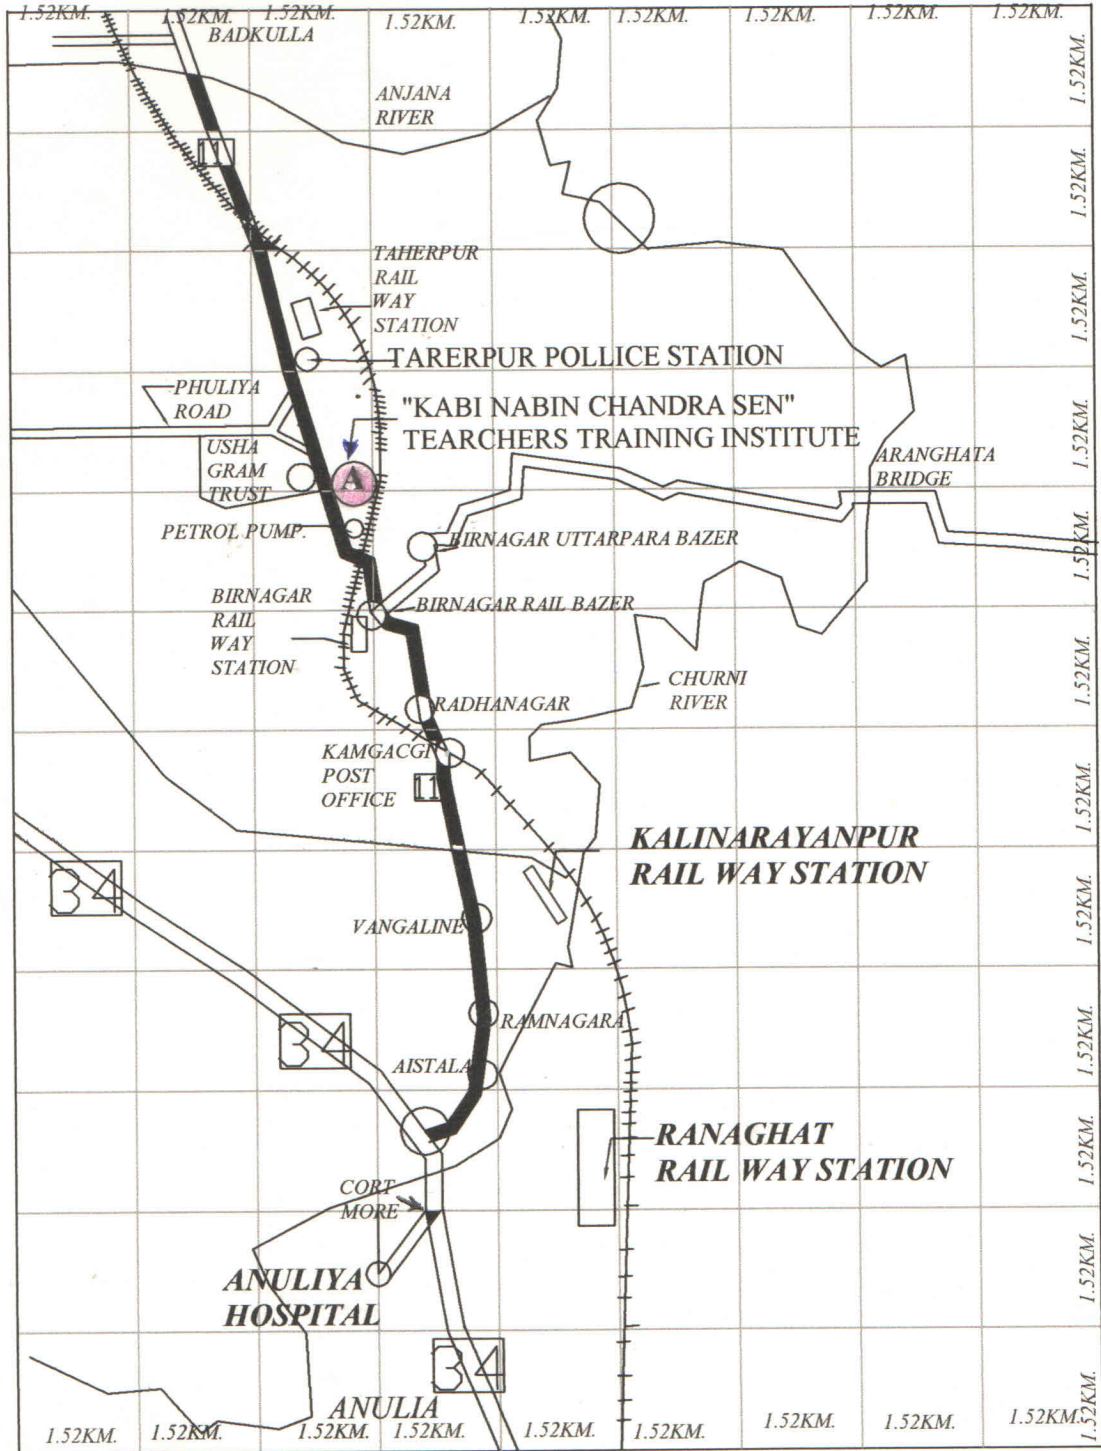

LOCATION MAP OF "KABI NABIN CHANDRA SEN" TEACHERS TRAINING INSTITUTE OF R.S. DAG NO-136,L.R.S. DAG NO= 340. J.L. NO- 19. MOUZA- BIRNAGAR. LOCAL MARK (A) VILL.- NAZIRPUR (NEAR USHA GRAM TRUST.P.O- BIRNAGAR. PIN. NO- 741127. P.S. TAHERPUR. UNDER BARASAT GRAM PANCHAYET.).BLOCK- RANAGHAT -1. DIST. NADIA. WEST BENGAL.

NOT TO SCALE

720543

34 =N.H. ROAD   11 =N.H. BY PASS ROAD
34 NO N.H. BY PASS ROAD
ROAD=

V. Chakraborty 28/8/15
**Sub-Divisional Land &
Land Reforms Officer
Ranaghat, Nadia**

DRAWN BY
Pradip Sarkar
PRADIPSARKAR
(D.C.E.)
Birnagar, Taherpur, Nadia
Reg. no. 03, Date...10/08/2015